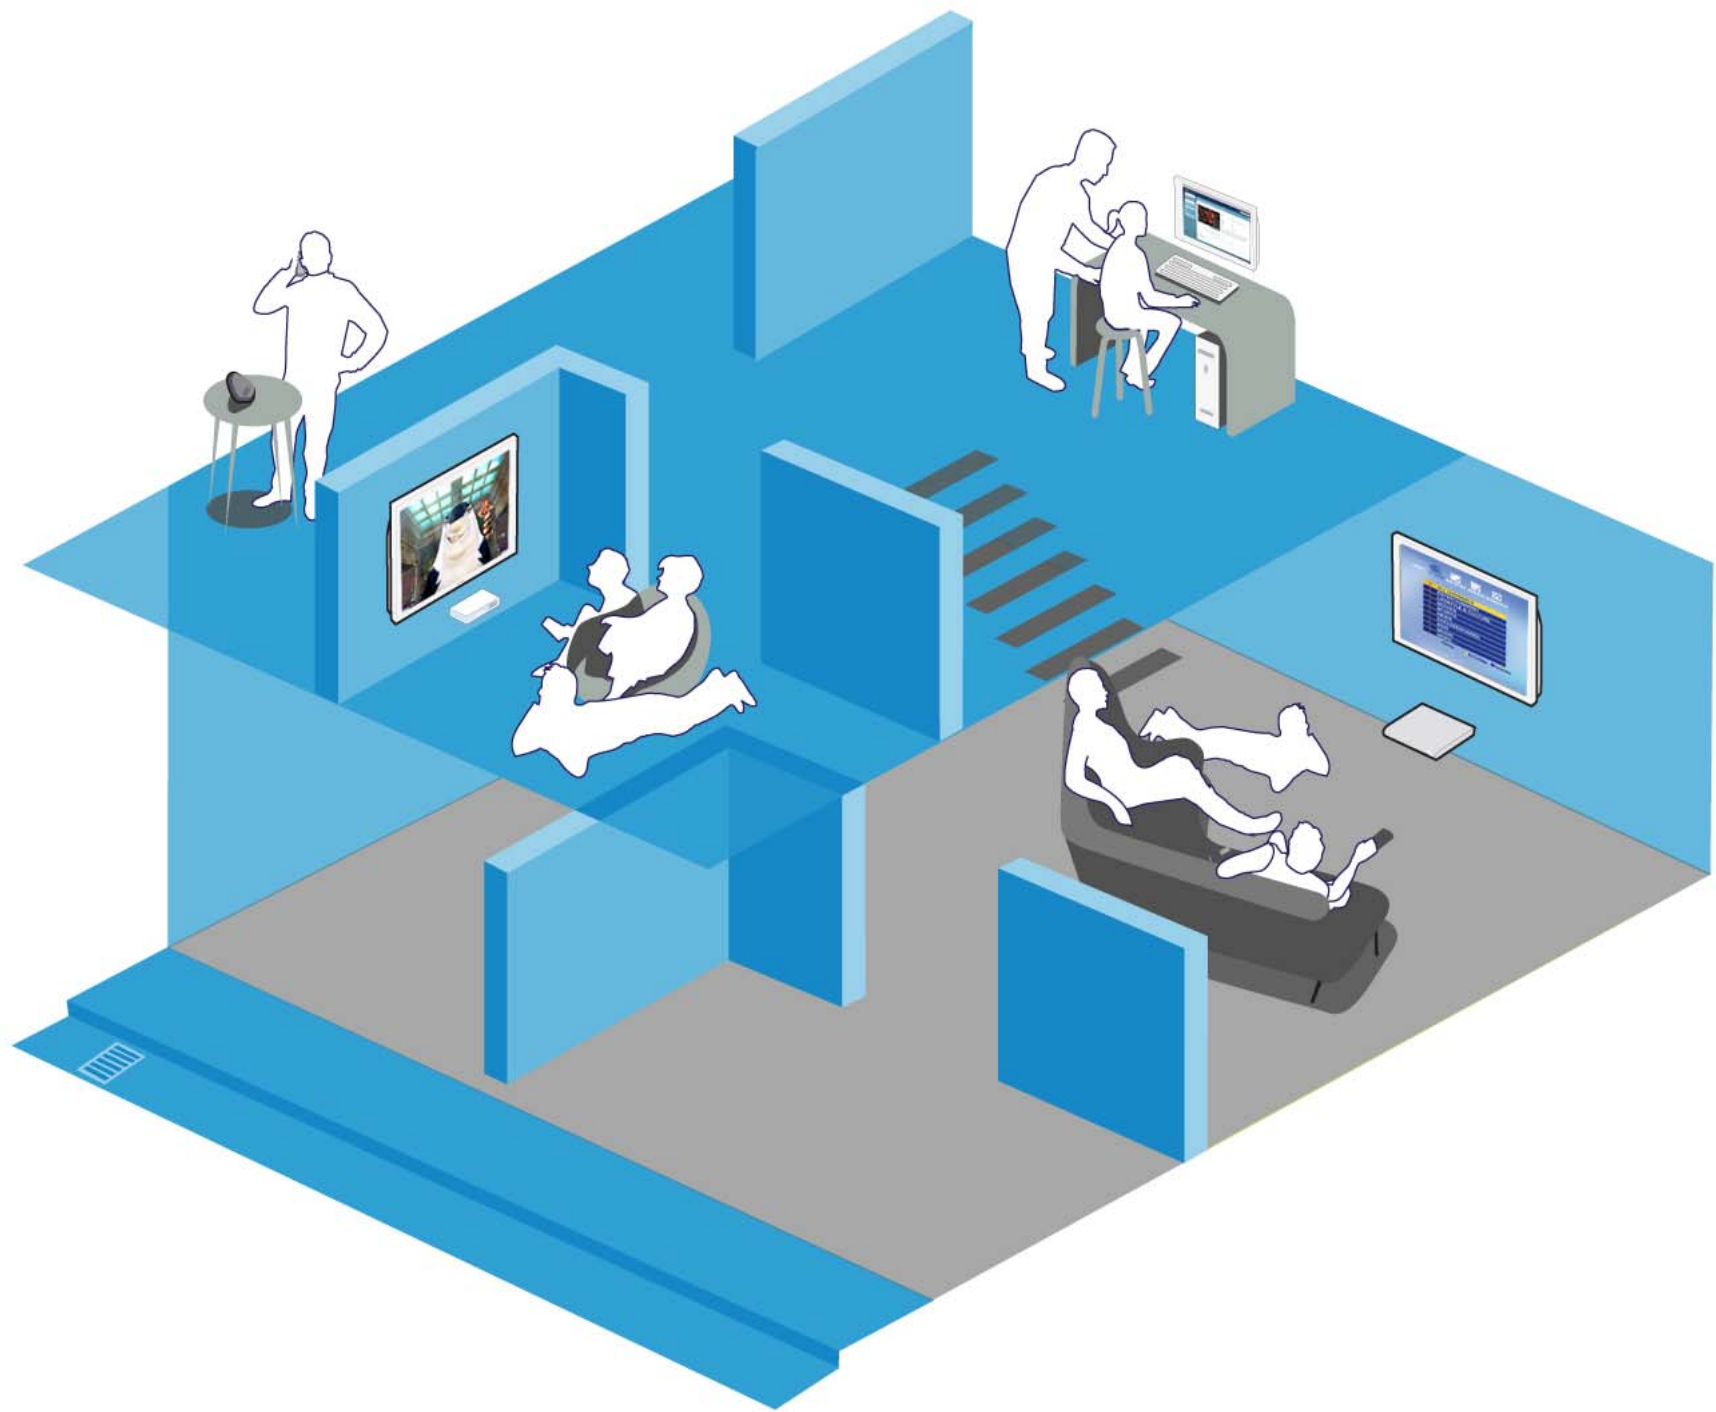

# growth

Source: 1 GfK data - HD Ready Forecast 2007-2009

sky 4.05pm Mon 14 Jan  
guide ANYTIME TV

Preview. An orphaned farm boy finds a dragon egg and is propelled into a momentous battle between good and evil. Magical action. [HD]