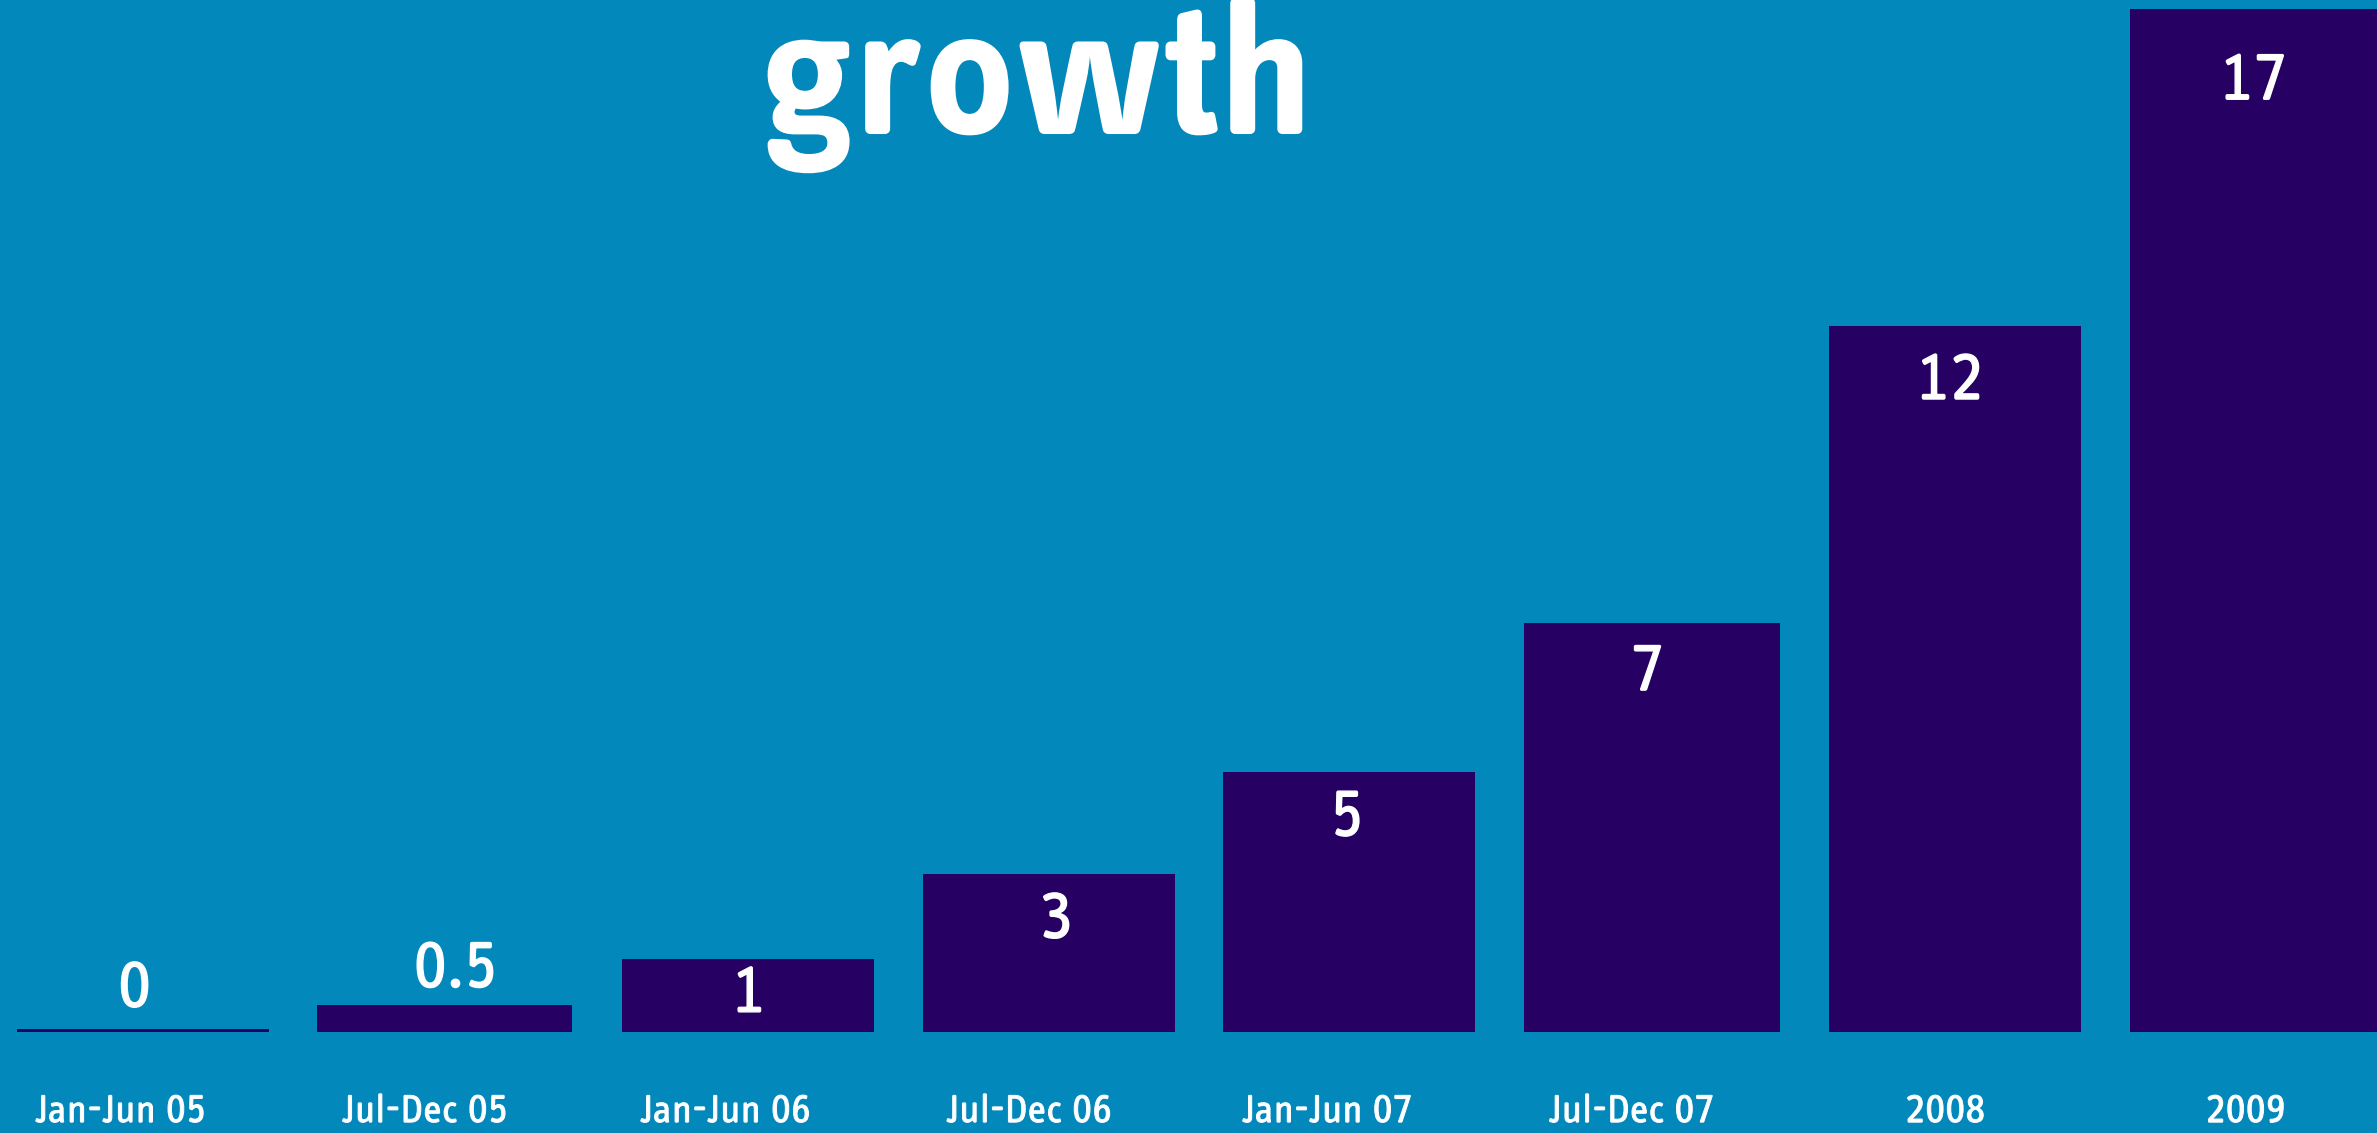

# growth

Source: 1 GfK data - HD Ready Forecast 2007-2009

sky 4.05pm Mon 14 Jan  
guide ANYTIME TV

Preview. An orphaned farm boy finds a dragon egg and is propelled into a momentous battle between good and evil. Magical action. [HD]